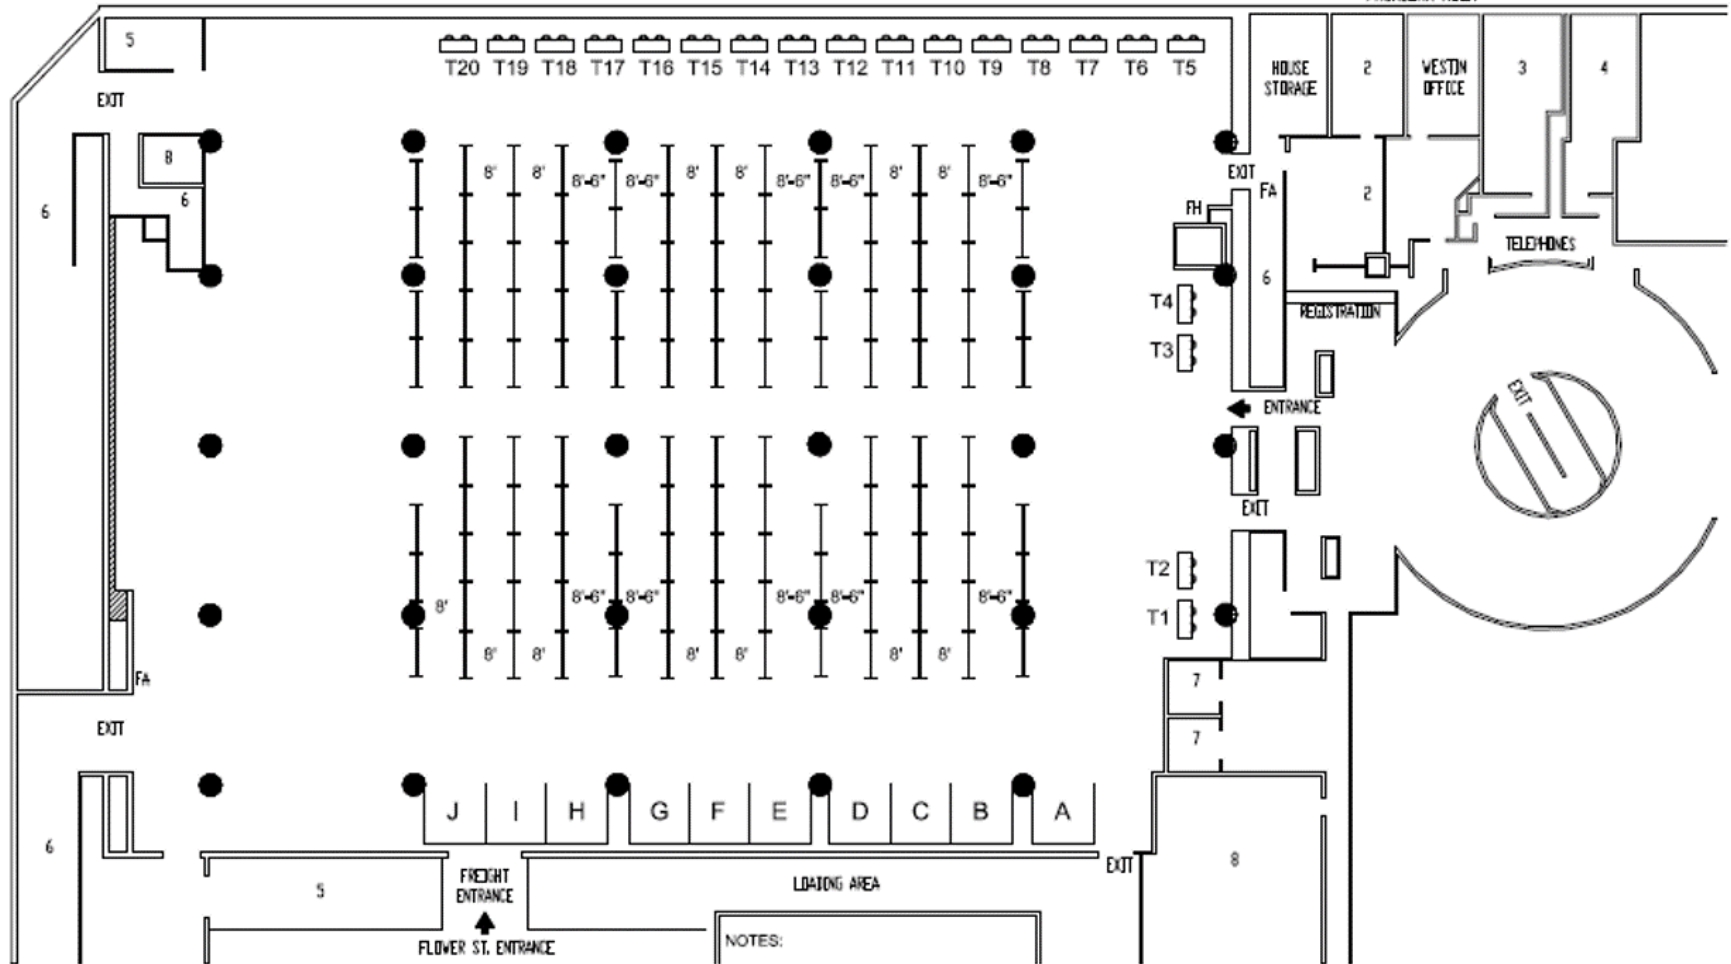

# ANA 2020

OCTOBER 4-6, 2020

WESTIN BONAVENTURE HOTEL

PASADENA BALLROOM

LOS ANGELES, CA.

LOS ANGELES BONAVENTURE HOTEL  
LOS ANGELES, CALIFORNIA  
PASADENA ROOM

NOTES:

4' X 8' POSTERBOARDS = 128 (128-2 SIDED) 10 BOOTHS (10'X10) 20 TABLETOPS

ALL AISLES ARE 8' WIDE UNLESS OTHERWISE NOTED

FLOOR PLAN IS SUBJECT TO CHANGE UPON FIRE MARSHALL'S APPROVAL

SCALE: 1/32" = 1'